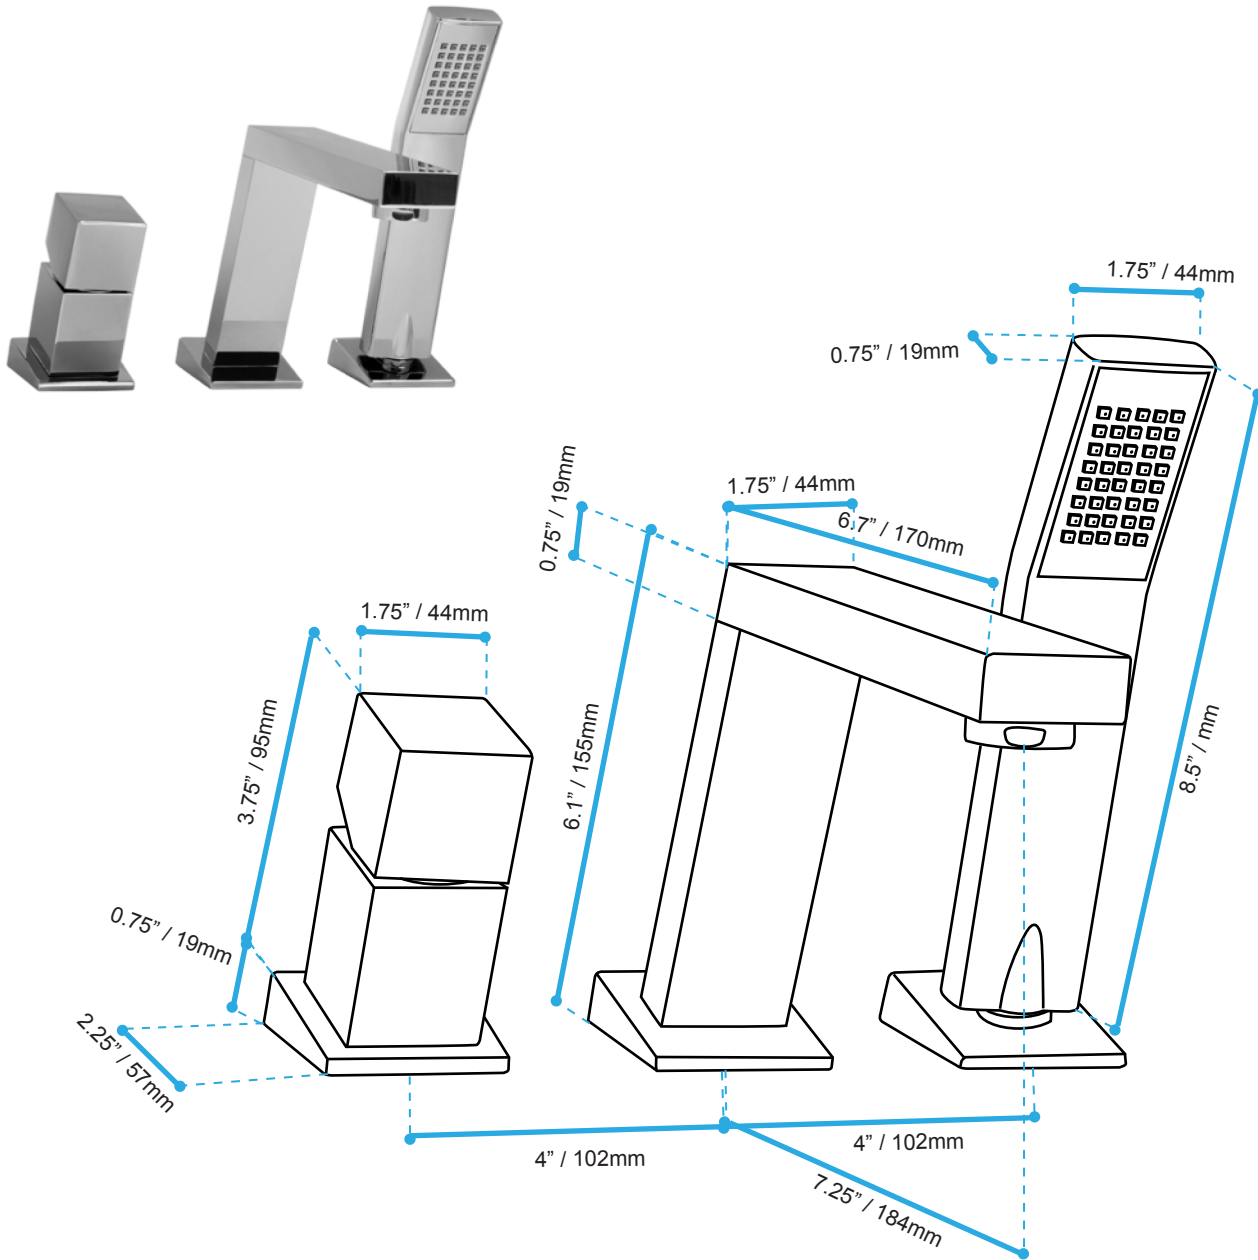

Affordable Luxury

Single Handle 2-Hole
Lavatory Faucet

Finish	Net Weight	Gross Weight (kgs)	Shipping Dimensions
Chrome			

Customer Service Call
Toll Free: 1.877.398.8827
Web Site: www.valleyacrylic.com
Email: purchasing@valleyacrylic.com
Fax: 604.820.0124

Complies with CSA Standards
Measurements may vary ± 5 mm
(Diagram not to scale)